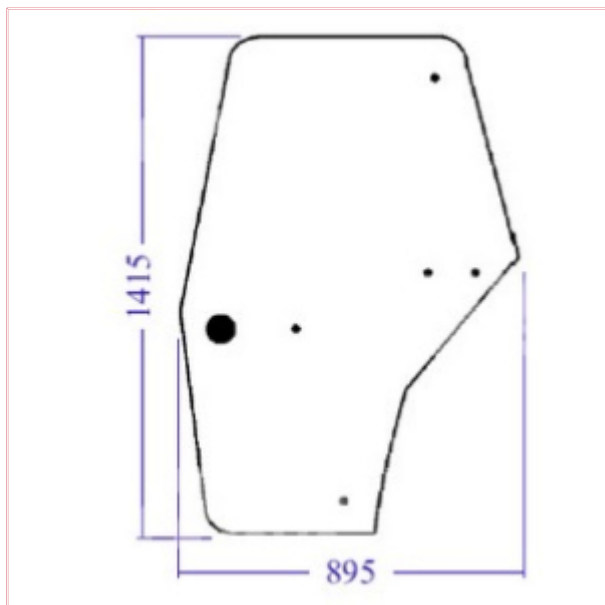

TVH/50544888 Door Window Glass Right - Curved - Tinted - 6 Holes

Part No: TVH/50544888

Price: £112.25 (exc VAT) | £134.70 (inc VAT)

Specifications

TVH/50544888 Door Window Glass Right - Curved - Tinted - 6 Holes

Height: 1415mm

Top Width: 736mm

Lower Width: 895mm

Glass Thickness: 6mm

OEM: 192004A4, 192004A5, 192004A6