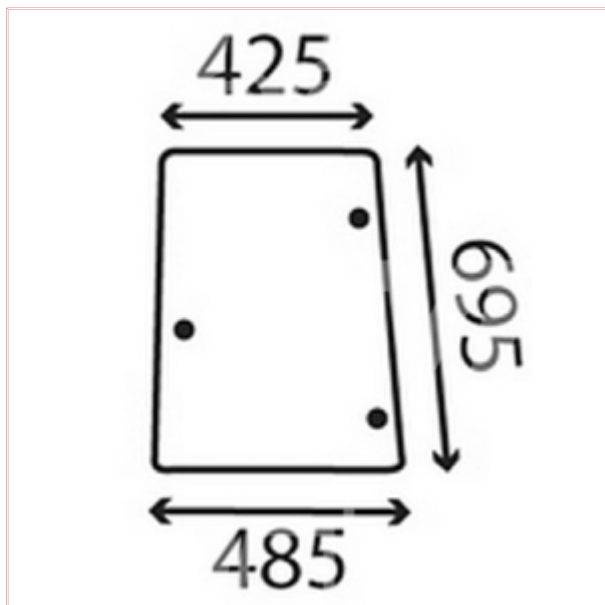

TVH/50544889 Side Window LHS Glass 3 Holes

Part No: TVH/50544889

Price: £57.87 (exc VAT) | £69.44 (inc VAT)

Specifications

TVH/50544889 Side Window LHS Glass 3 Holes - Curved

Top Width: 425mm

Lower Width: 485mm

Height: 695mm

OEM: 192001A2, 192001A3