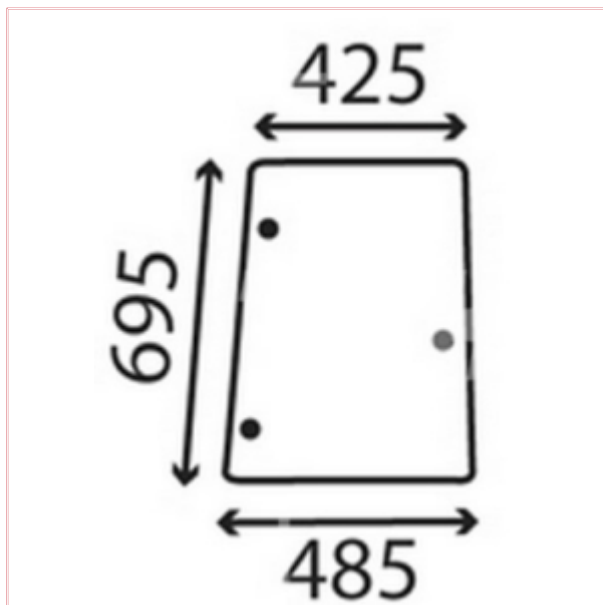

## TVH/50544890 Side Window Opening - Right - Curved Tinted 3 Holes

**Part No:** TVH/50544890

**Price:** £57.84 (exc VAT) | £69.41 (inc VAT)

### Specifications

TVH/50544890 Side Window Opening - Right - Curved Tinted 3 Holes

Top Width: 425mm

Lower Width: 485mm

Height: 695mm

OEM: 192002A2, 192002A3