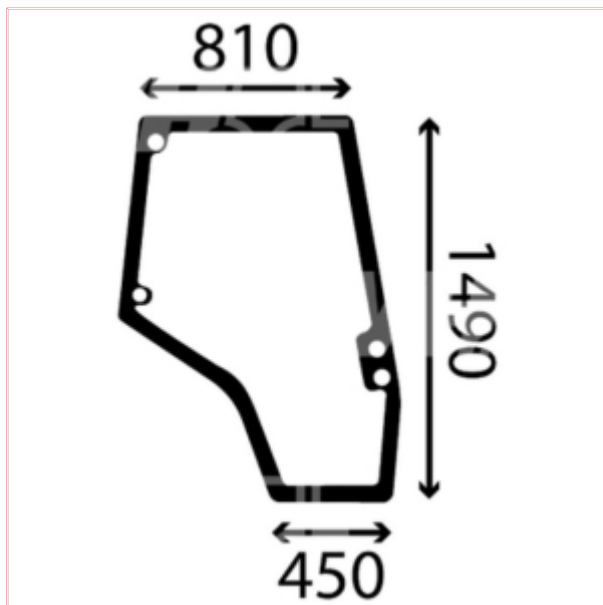

TVH/50684965 Door Window Glass Right Curved Tinted 4 Holes

Part No: TVH/50684965

Price: £114.33 (exc VAT) | £137.20 (inc VAT)

Specifications

TVH/50684965 Door Window Glass Right Curved Tinted 4 Holes

Top Width: 810mm

Lower Width: 450mm

Height: 1490mm

OEM: 4272775M1