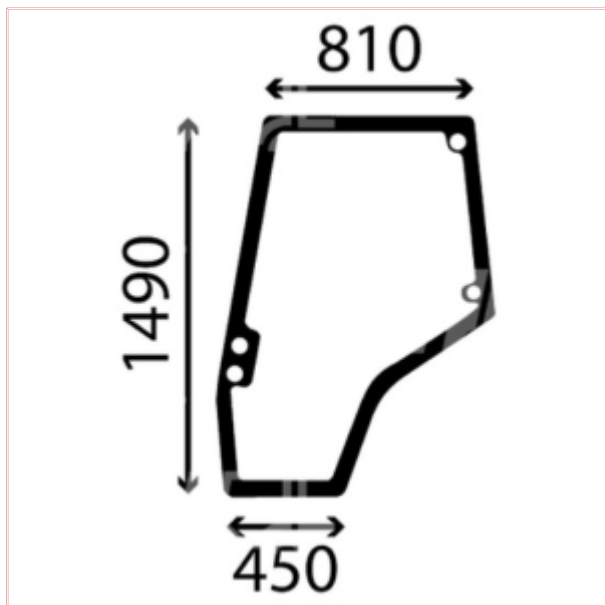

TVH/50685661 Door Window Glass Left Curved Tinted

Part No: TVH/50685661

Price: £150.27 (exc VAT) | £180.32 (inc VAT)

Specifications

TVH/50685661 Door Window Glass Left Curved Tinted

Top Width: 810mm

Lower Width: 450mm

Side Height: 1490mm

Right Side Height (RT): 770mm (RL): 920mm

Left Side Height (LT): 1030mm (LR): 470mm

OEM: 4272774M1