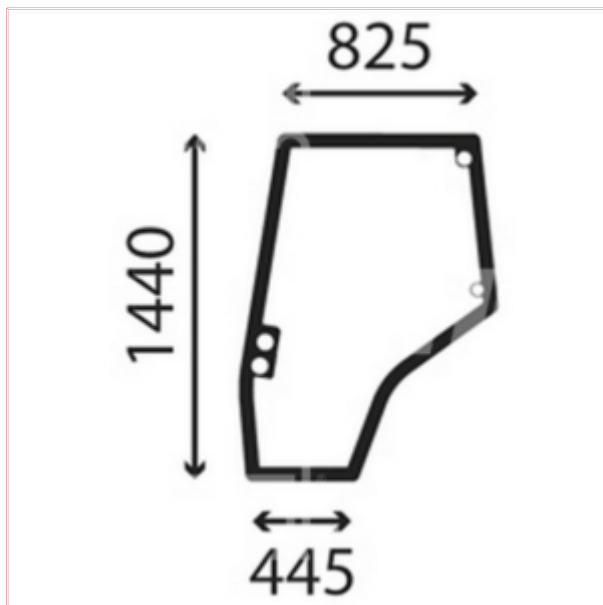

## TVH/50686068 Door Window Glass Left Curved Tinted

**Part No:** TVH/50686068

**Price:** £174.26 (exc VAT) | £209.11 (inc VAT)

### Specifications

TVH/50686068 Door Window Glass Left Curved Tinted

Top Width: 825mm

Lower Width: 445mm

Height: 1440mm

OEM: 4272770M1