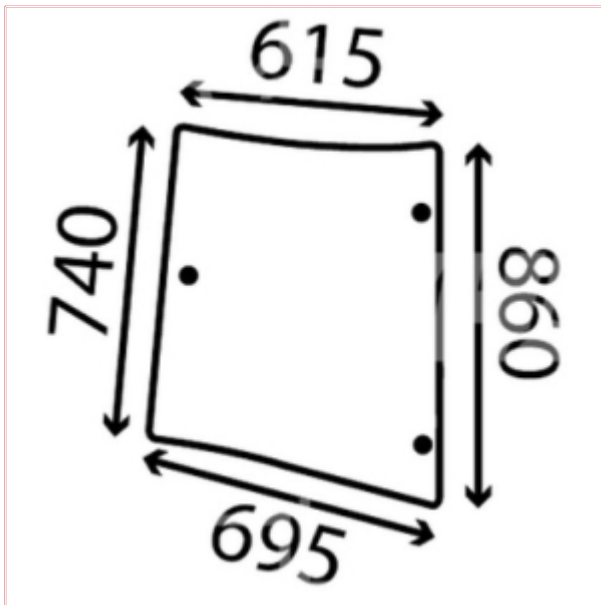

## TVH/50738391 Corner Window Left Curved Tinted 3 Holes

**Part No:** TVH/50738391

**Price:** £71.63 (exc VAT) | £85.96 (inc VAT)

### Specifications

TVH/50738391 Corner Window Left Curved Tinted 3 Holes

Top Width: 615mm

Lower Width: 695mm

Left Side: 740mm

Right Side: 860mm

OEM: 240/4272765M1, 4272765M1