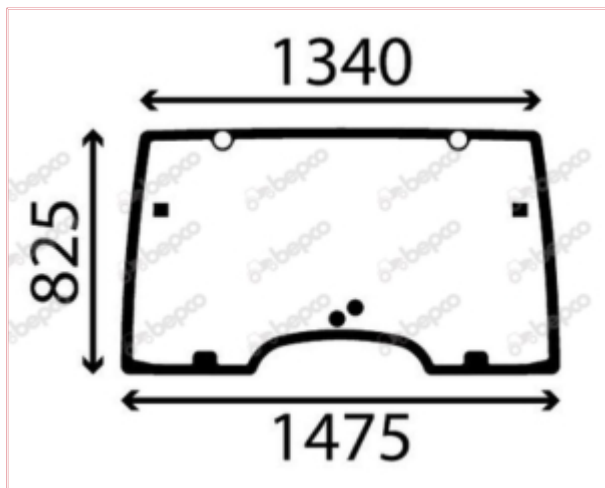

TVH/50764330 Windscreen Opening Curved Tinted 8 Holes

Part No: TVH/50764330

Price: £176.88 (exc VAT) | £212.26 (inc VAT)

Specifications

TVH/50764330 Windscreen Opening Curved Tinted 8 Holes

Dimensions:

Top: 1340mm

Lower: 1475mm

Height: 825mm

OEM: AL211005