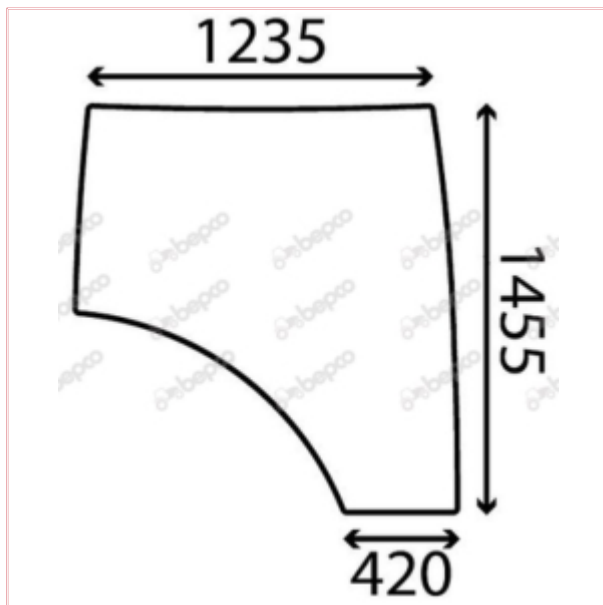

## TVH/50764345 Door Window Glass Right Curved Tinted

**Part No:** TVH/50764345

**Price:** £993.86 (exc VAT) | £1192.63 (inc VAT)

### Specifications

TVH/50764345 Door Window Glass Right Curved Tinted

Height: 1455mm

Top Width: 1235mm

Lower Width: 420mm

OEM: L209054, L216322