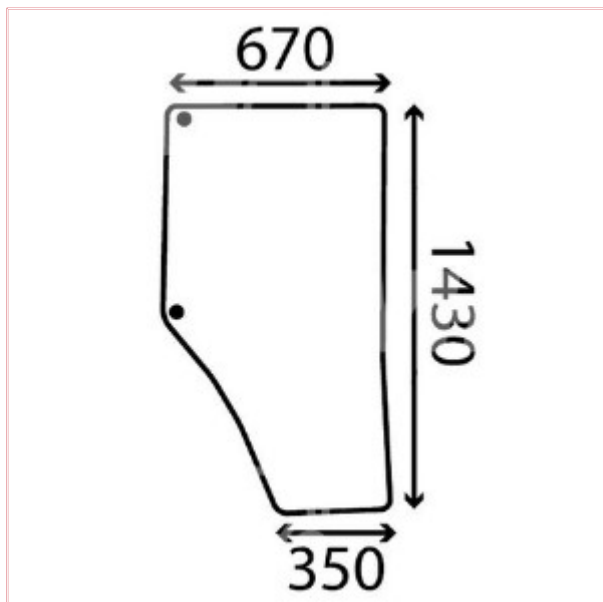

TVH/50764355 Door Window Glass Right Fixed Curved Tinted 670mm Width

Part No: TVH/50764355

Price: £364.08 (exc VAT) | £436.90 (inc VAT)

Specifications

TVH/50764355 Door Window Glass Right Fixed Curved Tinted 670mm Width

See image for dimensions key:

Top Width: 670mm

Lower Width: 350mm

Height: 1430mm

OEM: L211449, L78988, L78989