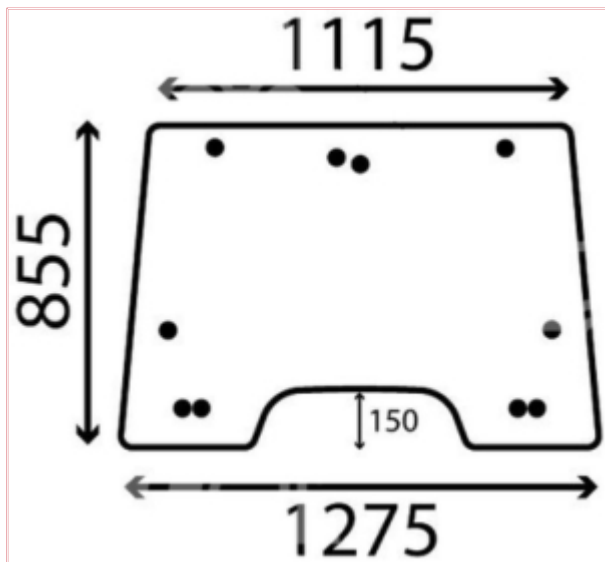

TVH/50764682 Windscreen Glass - Opening - Tinted - 10 Holes

Part No: TVH/50764682

Price: £119.60 (exc VAT) | £143.52 (inc VAT)

Specifications

TVH/50764682 Windscreen Glass - Opening - Tinted - 10 Holes

Top Width: 1115mm

Lower Width: 1275mm

Lower Cutout Height: 150mm

Height: 855mm

OEM: 4272738M1