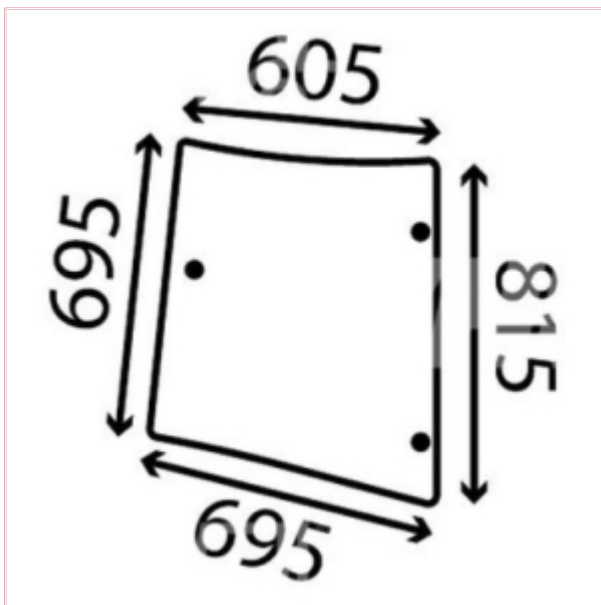

## TVH/50764683 Corner Window Left Curved Tinted

**Part No:** TVH/50764683

**Price:** £58.38 (exc VAT) | £70.06 (inc VAT)

### Specifications

TVH/50764683 Corner Window Left Curved Tinted

Top Width: 605mm

Lower Width: 695mm

Left Side: 695mm

Right Side: 815mm

OEM: 4272763M1