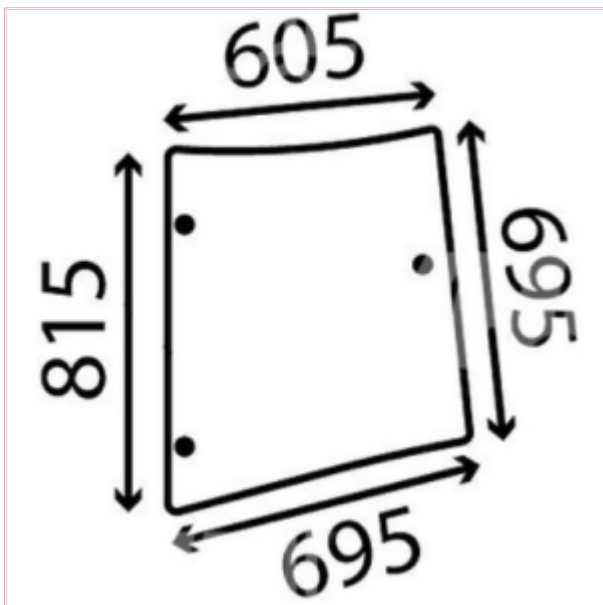

TVH/50764684 Corner Window Right Curved Tinted

Part No: TVH/50764684

Price: £69.30 (exc VAT) | £83.16 (inc VAT)

Specifications

TVH/50764684 Corner Window Right Curved Tinted

Top Width: 605mm

Lower Width: 695mm

Left Side: 815mm

Right Side: 695mm

OEM: 4272764M1