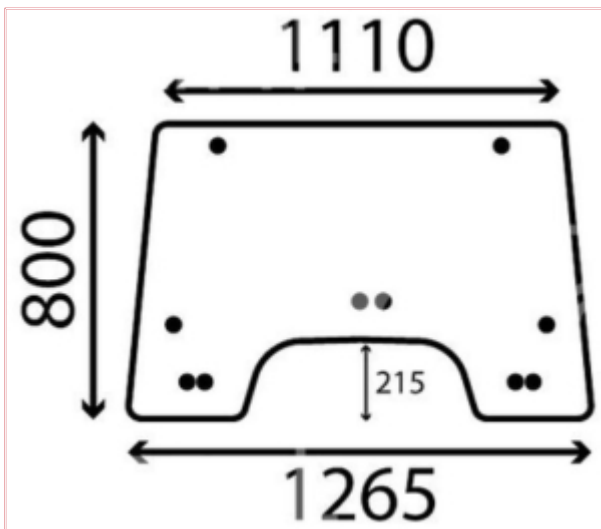

TVH/50764686 Windscreen Glass Flat - Tinted - Opening - 10 Holes

Part No: TVH/50764686

Price: £78.92 (exc VAT) | £94.70 (inc VAT)

Specifications

TVH/50764686 Windscreen Glass Flat - Tinted - Opening - 10 Holes

Top Width: 1110mm

Lower Width: 1265mm

Lower Cutout Height: 215mm

Height: 800mm