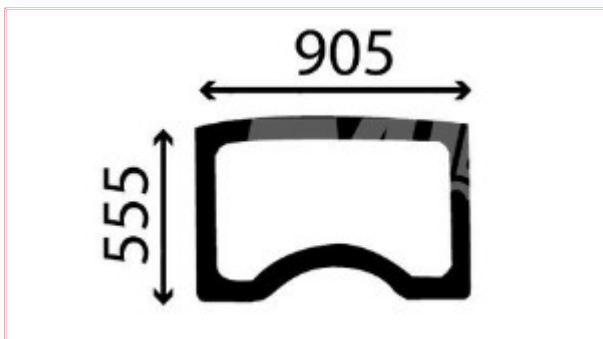

Carpenter Goodwin
31 Bridge St
Leominster
Herefordshire
HR6 8DU
01568 616266
www.carpentergoodwin.co.uk

TVH/50768239 Roof Windscreen Curved Tinted

Part No: TVH/50768239

Price: £70.41 (exc VAT) | £84.49 (inc VAT)

Specifications

TVH/50768239 Roof Windscreen Curved Tinted

Width: 905mm

Height: 555mm

OEM: 225528A2, 225528A3, MC225528A2