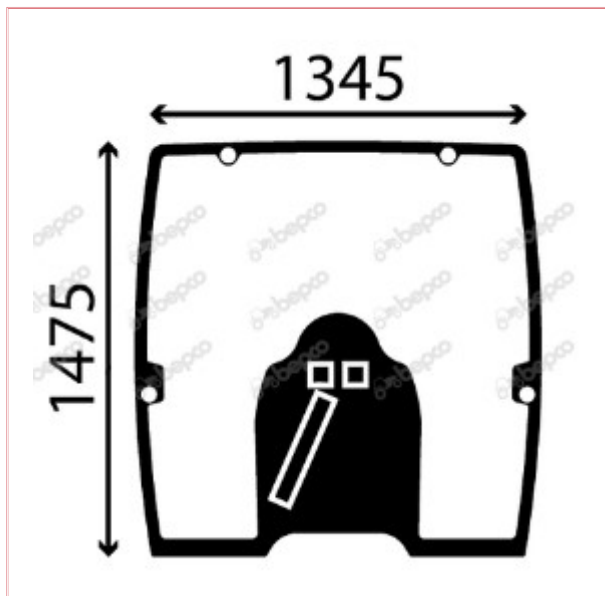

TVH/50791633 Windscreen Curved Tinted

Part No: TVH/50791633

Price: £248.87 (exc VAT) | £298.64 (inc VAT)

Specifications

TVH/50791633 Windscreen Curved Tinted

Width: 1345mm

Height: 1475mm

OEM: AL212716