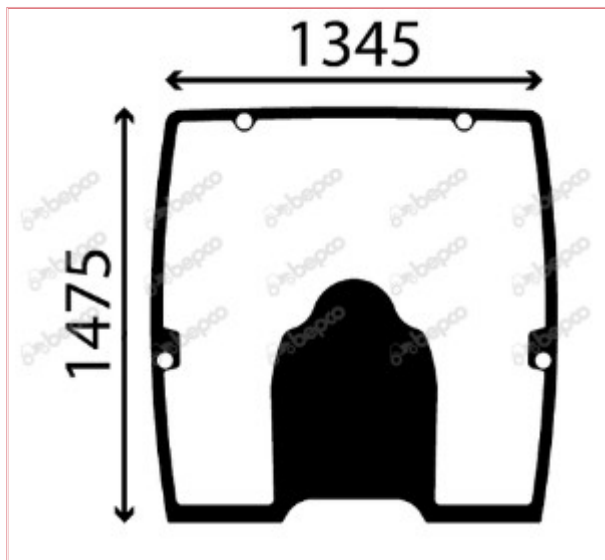

TVH/50791640 Windscreen Curved Tinted

Part No: TVH/50791640

Price: £386.63 (exc VAT) | £463.96 (inc VAT)

Specifications

TVH/50791640 Windscreen Curved Tinted

Width: 1345mm

Height: 1475mm

OEM: L209737