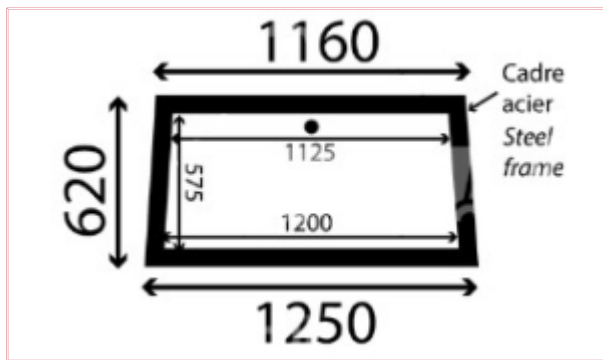

## TVH/50800669 Windscreen Opening With Frame Flat - Clear - 1 Hole STD Cab

**Part No:** TVH/50800669

**Price:** £133.31 (exc VAT) | £159.97 (inc VAT)

### Specifications

TVH/50800669 Windscreen Opening With Frame Flat - Clear - 1 Hole Standard Cab

Frame Dimensions:

Lower Edge: 1250mm

Upper Edge: 1160mm

Height: 620mm

Glass Dimensions:

Top: 1125mm

Lower: 1200mm

Height: 575mm

1 Hole

OEM: OPL21