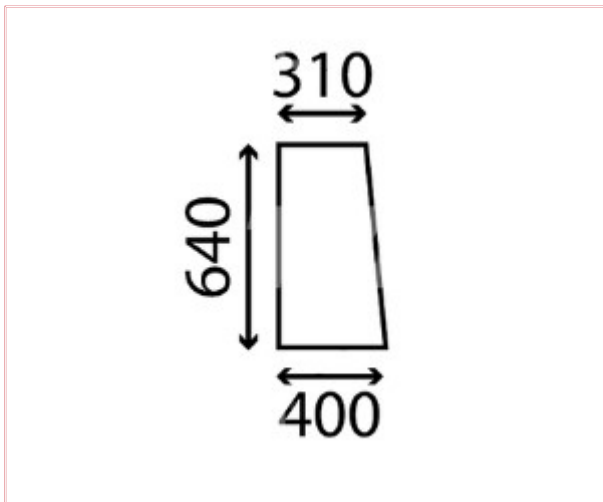

Carpenter Goodwin
31 Bridge St
Leominster
Herefordshire
HR6 8DU
01568 616266
www.carpentergoodwin.co.uk

TVH/50802249 Side Window Fixed Flat Tinted

Part No: TVH/50802249

Price: £14.28 (exc VAT) | £17.14 (inc VAT)

Specifications

TVH/50802249 Side Window Fixed Flat Tinted B78

Top Width: 310mm

Lower Width: 400mm

Height: 640mm

OEM: 564302