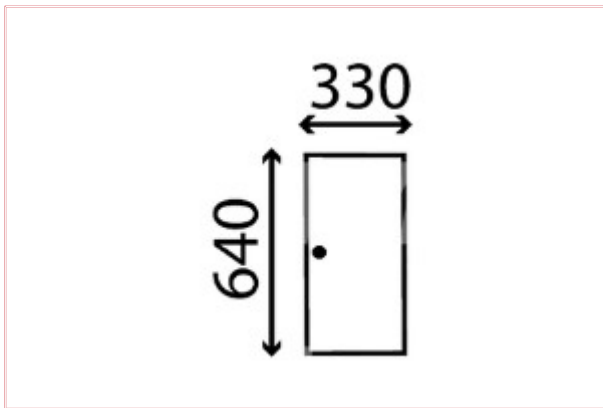

Carpenter Goodwin
31 Bridge St
Leominster
Herefordshire
HR6 8DU
01568 616266
www.carpentergoodwin.co.uk

TVH/50802261 Side Window Sliding Flat Tinted

Part No: TVH/50802261

Price: £16.83 (exc VAT) | £20.20 (inc VAT)

Specifications

TVH/50802261 Side Window Sliding Flat Tinted B78 Single Hole

Width: 330mm

Height: 640mm

OEM: 564301