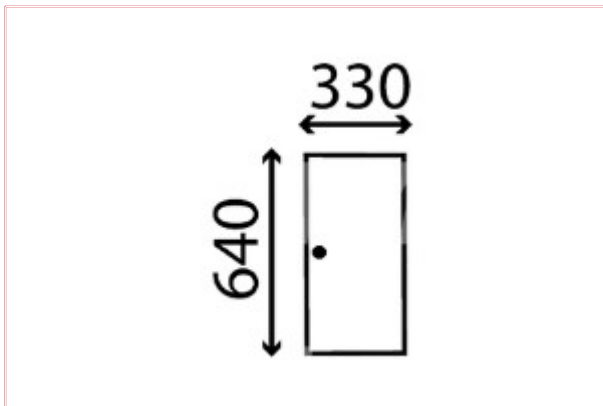

Carpenter Goodwin
31 Bridge St
Leominster
Herefordshire
HR6 8DU
01568 616266
www.carpentergoodwin.co.uk

TVH/50802261 Side Window Sliding Flat Tinted

Part No: TVH/50802261

Price: £16.83 (exc VAT) | £20.20 (inc VAT)

Specifications

TVH/50802261 Side Window Sliding Flat Tinted B78 Single Hole

Width: 330mm

Height: 640mm

OEM: 564301