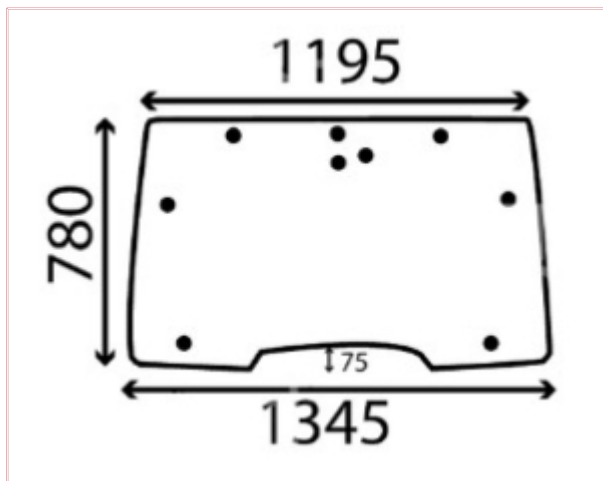

## TVH/50810394 Windscreen Opening - Curved - Tinted 9 Holes

**Part No:** TVH/50810394

**Price:** £127.28 (exc VAT) | £152.74 (inc VAT)

### Specifications

TVH/50810394 Windscreen Opening - Curved - Tinted 9 Holes

Top Width: 1195mm

Lower Width: 1345mm

Cutout Height: 75mm

Height: 780mm

OEM: 255024A1