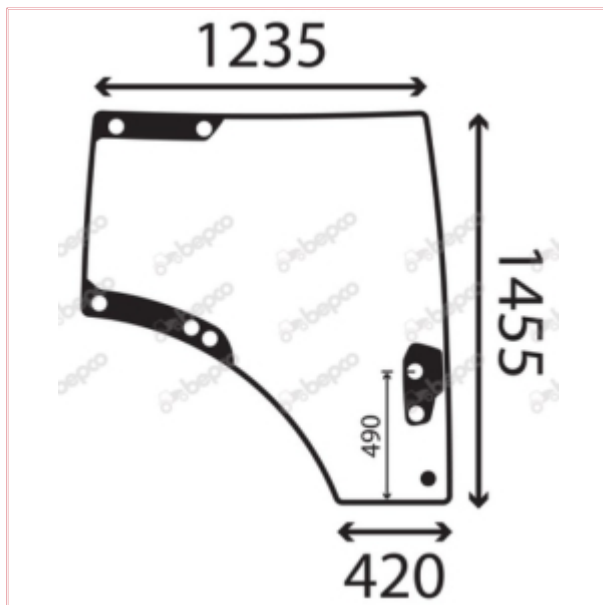

## TVH/50816281 Door Window Glass Right Curved Tinted

**Part No:** TVH/50816281

**Price:** £488.03 (exc VAT) | £585.64 (inc VAT)

### Specifications

TVH/50816281 Door Window Glass Right Curved Tinted

Height: 1455mm

Top Width: 1235mm

Lower Width: 420mm

Height from Base to Door Handle Hole: 490mm

OEM: L219960