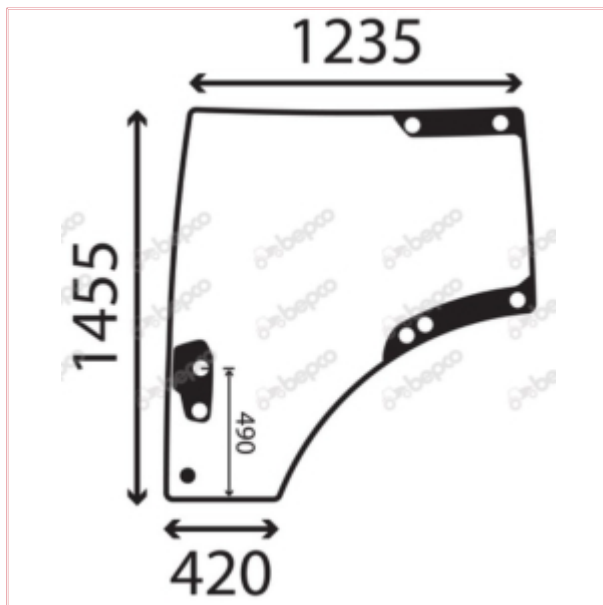

TVH/50816282 Door Window Glass Left Curved Tinted - Panorama

Part No: TVH/50816282

Price: £181.82 (exc VAT) | £218.18 (inc VAT)

Specifications

TVH/50816282 Door Window Glass Left Curved Tinted - Panorama

Dimensions:

Full Width: 1235mm

Lower Width: 420mm

Height: 1455mm

Height base to Handle Mount Hole: 490mm

OEM: L219959