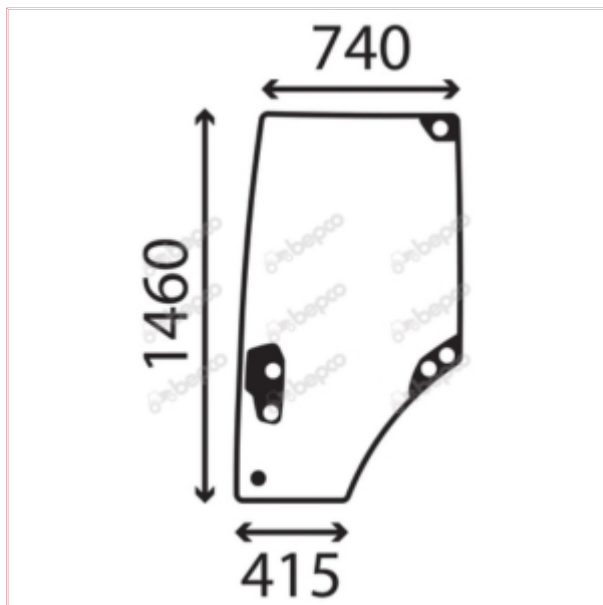

TVH/50816283 Door Window Glass Left Curved Tinted 1460mm Tall

Part No: TVH/50816283

Price: £270.50 (exc VAT) | £324.60 (inc VAT)

Specifications

TVH/50816283 Door Window Glass Left Curved Tinted 1460mm Tall

6 Holes

Green Tinted

Dimensions:

1460mm Height

415mm Lower Width

740mm Upper Width

OEM: L219968, L210073, L77647, L213354