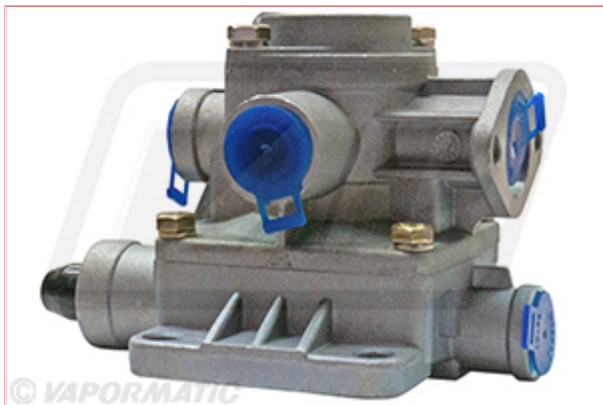

VFM4543 Valve Relay - Emergency Valve

Part No: VFM4543

Price: £71.53 (exc VAT) | £85.84 (inc VAT)

Specifications

VFM4543 Valve Relay - Emergency Valve

Relay Emergency Valve.

Trailer Brake Valve for Semi-Trailers with multiple Axles.

Controls the two-line Braking System when actuating the Braking System of the Towing Vehicle.

Actuation of the automatic Trailer Braking with partial or total pressure drop in the supply line.

Max Pressure 10 Bar Mounting: 2 x 11mm hole diameters 71mm hole centre