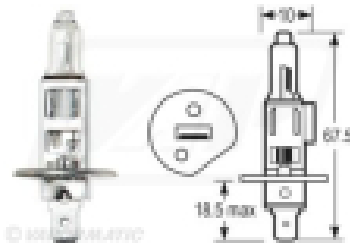

Bulb - 24v 70w

Part No:

VLC0466

Price:

£5.04 (exc VAT)

£6.05 (inc VAT)