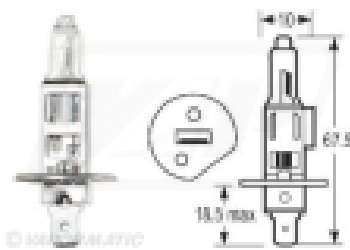

### VLC2044 Replacement lens - amber

**Part No:**

VLC2044

**Price:**

£9.31 (exc VAT)

£11.17 (inc

VAT)

### Halogen bulb (pack of 10)

**Part No:**

VLX0448

**Price:**

£20.09 (exc  
VAT)

£24.11 (inc  
VAT)