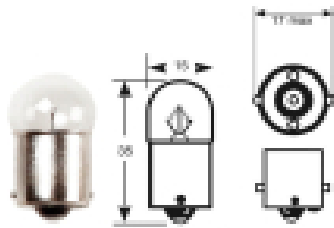

### Specifications

VLC2035 Marker Lamp - Front/side

Britax rubber body front and rear marker lamp.

12volt.

Red and clear lenses.

70mm hole centres.

Replacement bulb: VLC0207.

Replacement lenses- Red = VLC2275 Clear = VLC2332

### Optional Extras

RB207s - Bulb Side/Tail R5W  
(Tubular)

**Part No:**  
RB207S  
**Price:**  
£0.99 (exc  
VAT)  
£1.19 (inc  
VAT)

VLC2275 Rear lamp lens - Red for  
VLC2035

**Part No:**  
VLC2275  
**Price:**  
£1.69 (exc  
VAT)  
£2.03 (inc  
VAT)