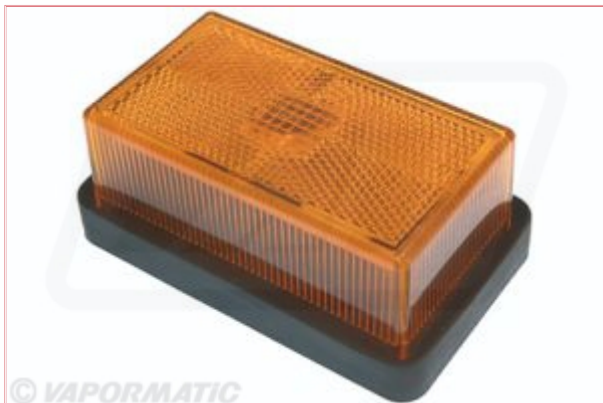

VLC2294 Side Marker lamp

Part No: VLC2294

Price: £44.78 (exc VAT) | £53.74 (inc VAT)

Specifications

VLC2294 Side Marker lamp

Amber side marker lamp with built in reflector and bracket to allow mounting underneath the trailer body.

Length 108mm Width 65mm Depth 42mm Replacement lens VLC2295.

Optional Extras

VLC2295 Rear lamp lens

Part No:

VLC2295

Price:

£17.84 (exc
VAT)

£21.41 (inc
VAT)