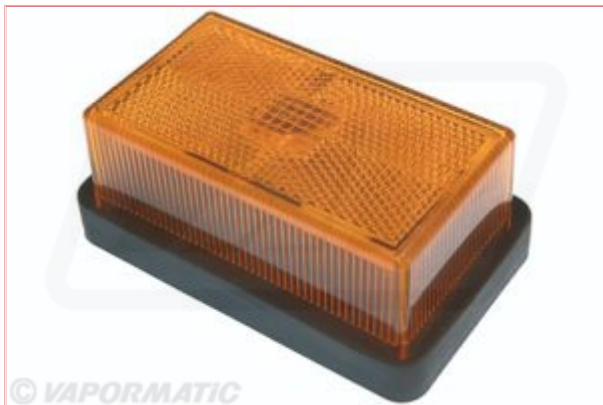

VLC2294 Side Marker lamp

Part No: VLC2294

Price: £44.78 (exc VAT) | £53.74 (inc VAT)

Specifications

VLC2294 Side Marker lamp

Amber side marker lamp with built in reflector and bracket to allow mounting underneath the trailer body.

Length 108mm Width 65mm Depth 42mm Replacement lens VLC2295.

Optional Extras

VLC2295 Rear lamp lens

Part No:

VLC2295

Price:

£17.84 (exc
VAT)

£21.41 (inc
VAT)