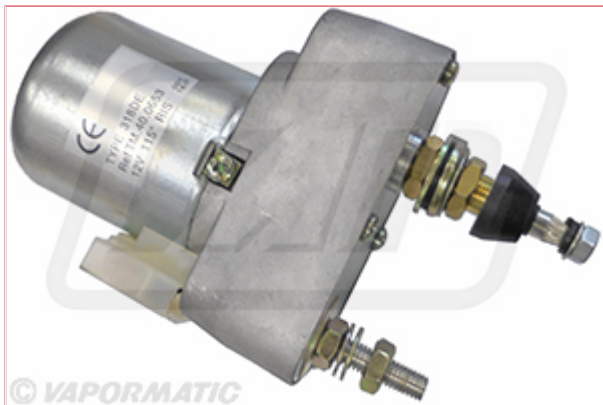

VLC3015 Wiper Motor

Part No: VLC3015

Price: £94.47 (exc VAT) | £113.36 (inc VAT)

Specifications

VLC3015 - Wiper Motor with External Switch

1 Speed

Angle of sweep: 115°

Takes VLC3107 arm

Shaft Length: 53mm

OEM:

Case IH / International Harvester 3125203R91, 3113074R91,

3125203R1, 1328079C1, 1328080C91, 1328081C1, 1332656C1, 1328092C1

Ford New Holland 3113074R91, 1328080C91, 1328079C1