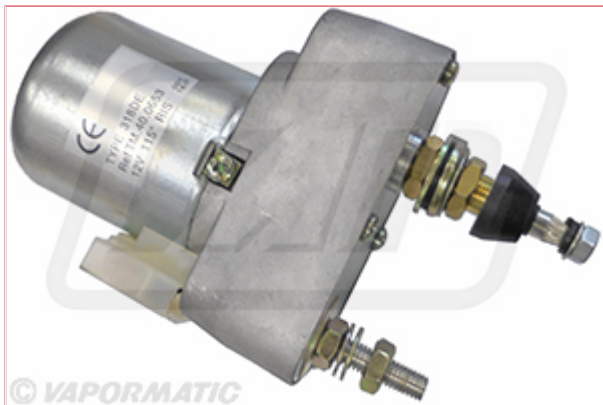

VLC3015 Wiper Motor - 115 Degree Sweep

Part No: VLC3015

Price: £94.47 (exc VAT) | £113.36 (inc VAT)

Specifications

VLC3015 - Wiper Motor with External Switch

1 Speed

Angle of sweep: 115°

Takes VLC3107 arm

Shaft Length: 53mm

OEM:

Case IH / International Harvester 3125203R91, 3113074R91,

3125203R1, 1328079C1, 1328080C91, 1328081C1, 1332656C1, 1328092C1

Ford New Holland 3113074R91, 1328080C91, 1328079C1