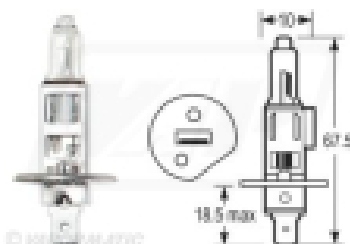

VLC 6024 Magnetic / suction beacon 12v

Part No: VLC6024

Price: £38.97 (exc VAT) | £46.76 (inc VAT)

Specifications

VLC 6024 Magnetic / suction beacon 12v

Magnetic mounted with 1 suction cup,

12 volt, amber unbreakable polycarbonate lens (supplied with a H1 VLC0448 bulb, 12V 55W)

Optional Extras

R448 Bulb H1 Headlamp

Part No: R448

Price:

£3.49 (exc VAT)

£4.19 (inc VAT)

VLC6028 Beacon Lens

Part No: