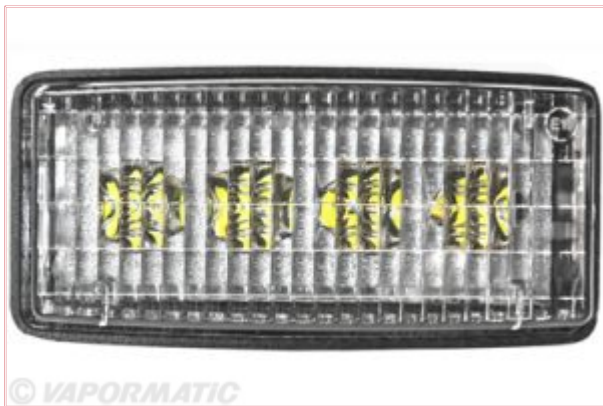

## VLC6114 12/24V LED Sealed Beam 900 Lumens

**Part No:** VLC6114

**Price:** £31.82 (exc VAT) | £38.18 (inc VAT)

### Specifications

Vapormatic VLC6114 12/24V LED Sealed Beam 900 Lumens

LED's present many advantages over incandescent light sources including up to 80% lower energy consumption, 20,000 - 50,000 hours lifetime, improved physical robustness, smaller size and faster switching.

This sealed beam, roof mounted, LED lamp is powered by 4 x 3 watt LED's.

This LED lamp is used as an application for specific John Deere tractors.

Measurements: • Width: 130mm • Height: 50mm Specifications:

- 960 Lumens (Raw)
- 672 Lumens (effective)
- 4 x 3W LED Bulbs
- Voltage 12/24V

- Flood lens pattern

Features: • Body Material: Die cast aluminium

- Lens material: Acrylic

- Working temp: -30°C ~ +50°C

Applications: • John Deere 6000 & 6010 series tractors.