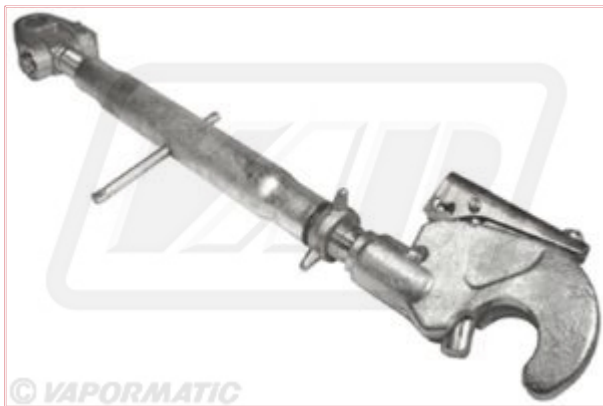

VLE1606 - Top Link Hook & Swivel type Cat 3

Part No: VLE1606

Price: £169.79 (exc VAT) | £203.75 (inc VAT)

Specifications

VLE1606 - Top Link Hook & Swivel type Cat 3

L/H threaded end category: 3

R/H threaded end category: 3

Tractor end type: Knuckle

Min operating length: 650mm

Max operating length: 920mm

Centre tube length: 450mm

Thread size: M36 x 3