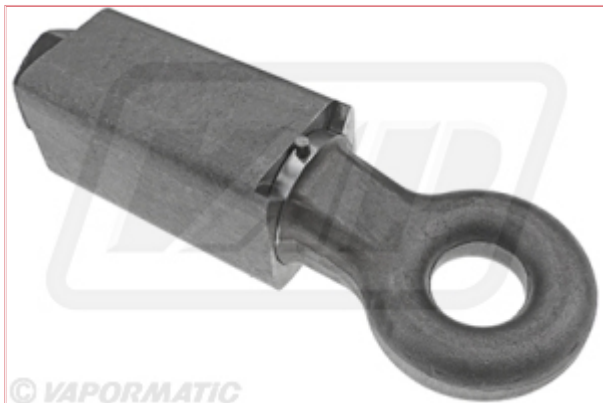

## VLE2317 Swivel Type Hitch 25 Ton Weld On

**Part No:** VLE2317

**Price:** £186.98 (exc VAT) | £224.38 (inc VAT)

### Specifications

VLE2317 Swivel Type Hitch 25 Ton Weld On

Square body 90mm x 90mm x 185mm long,

ring dimension 125mm wide x 40mm,

Length 385mm

Section 185mm x 90mm

Material EN16 Eye