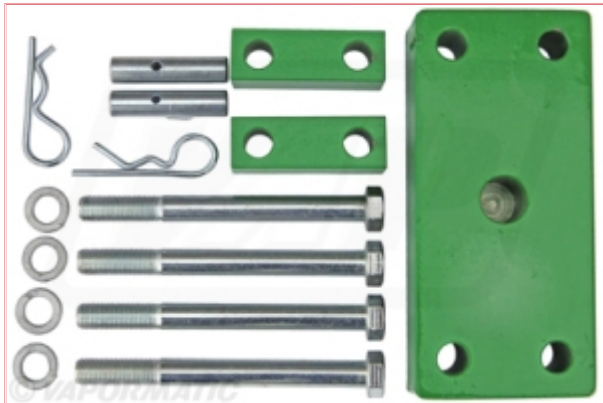

VLE2564 Drawbar Support

Part No: VLE2564

Price: £133.07 (exc VAT) | £159.68 (inc VAT)

Specifications

VLE2564 Drawbar Support

Orlandi Hitch