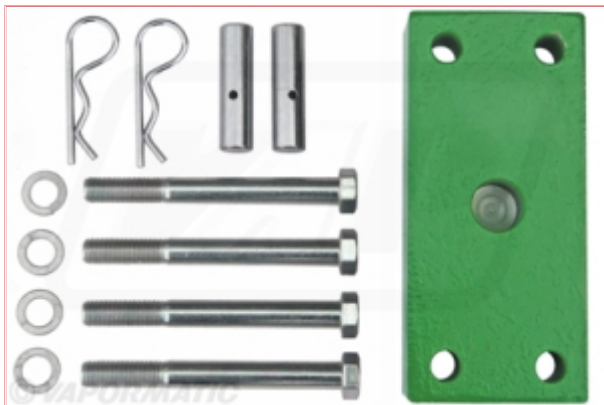

## VLE2565 Drawbar Support

**Part No:** VLE2565

**Price:** £117.39 (exc VAT) | £140.87 (inc VAT)

### Specifications

VLE2565 Drawbar Support

Orlandi Hitches