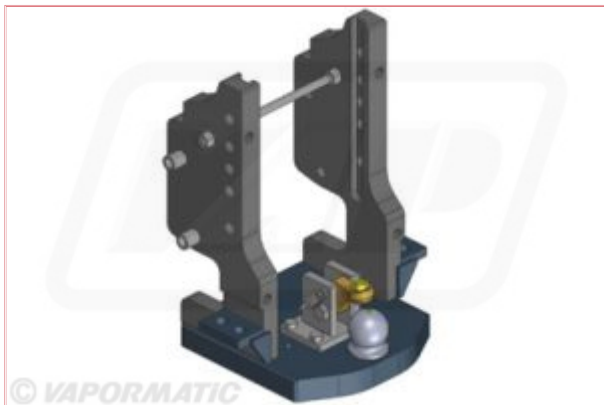

Carpenter Goodwin
31 Bridge St
Leominster
Herefordshire
HR6 8DU
01568 616266
www.carpentergoodwin.co.uk

VLE6200 Ladder hitch 4000 kg

Part No: VLE6200

Price: £1519.01 (exc VAT) | £1822.81 (inc VAT)

Specifications

VLE6200 Ladder hitch 4000 kg