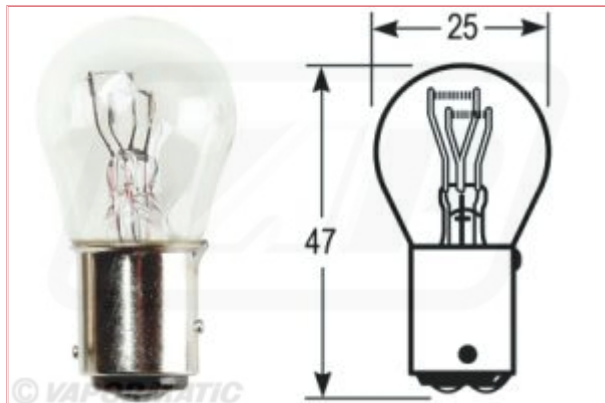

## VLX0323 Daylight Running Bulb

**Part No:** VLX0323

**Price:** £0.65 (exc VAT) | £0.78 (inc VAT)

### Specifications

VLX0323 Daylight Running Bulb

Voltage 12Volt

Watts 32/4Watt

Description Daylight Running

Equivalent 323