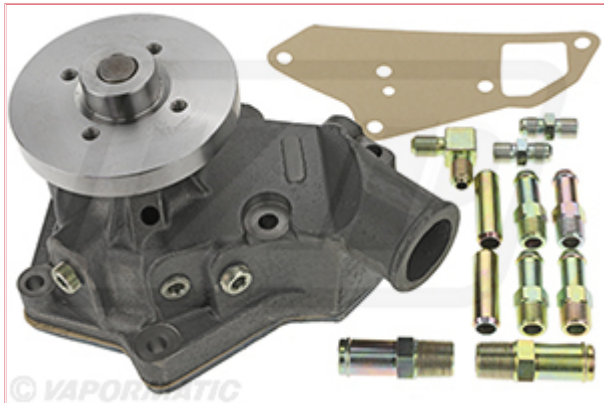

VPE1338 Water Pump

Part No: VPE1338

Price: £138.93 (exc VAT) | £166.72 (inc VAT)

Specifications

VPE1338 Water Pump