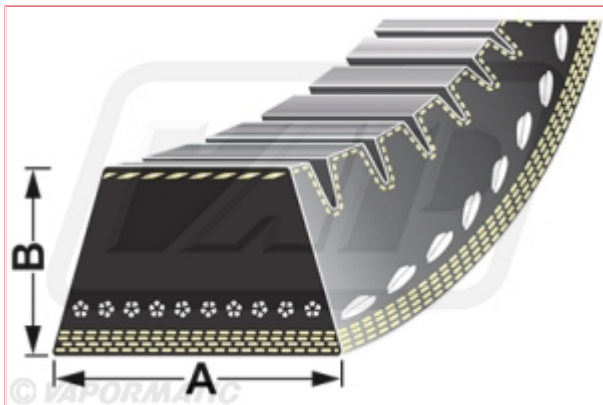

VPE6391 Belt

Part No: VPE6391

Price: £6.51 (exc VAT) | £7.81 (inc VAT)

Specifications

VPE6391 Belt

Length 1225mm

A 13mm

B 10mm