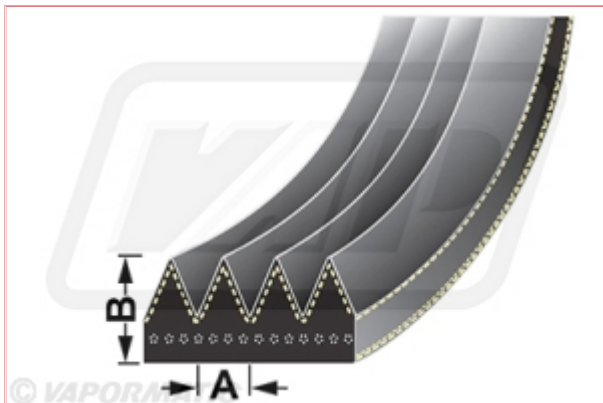

Carpenter Goodwin
31 Bridge St
Leominster
Herefordshire
HR6 8DU
01568 616266
www.carpentergoodwin.co.uk

VPE6396 Belt 1054mm

Part No: VPE6396

Price: £17.39 (exc VAT) | £20.87 (inc VAT)

Specifications

VPE6396 Belt

Outside length 1054mm

A Rib width 1.6mm

B Rib depth 2.9mm

No of ribs 4