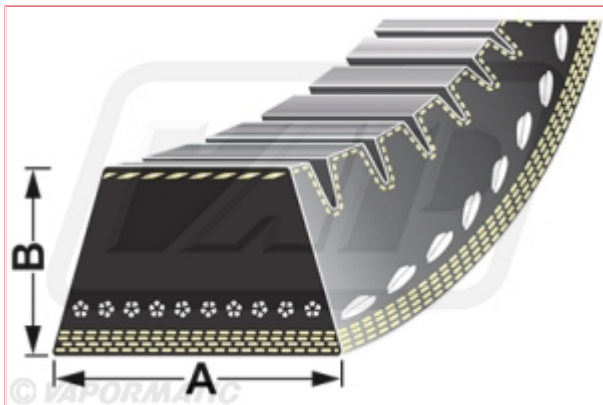

## VPE6402 Belt

**Part No:** VPE6402

**Price:** £24.77 (exc VAT) | £29.72 (inc VAT)

### Specifications

VPE6402 Belt

See image for dimensions key

Type AVX13

A 13 mm

B 10 mm

Length 900 mm