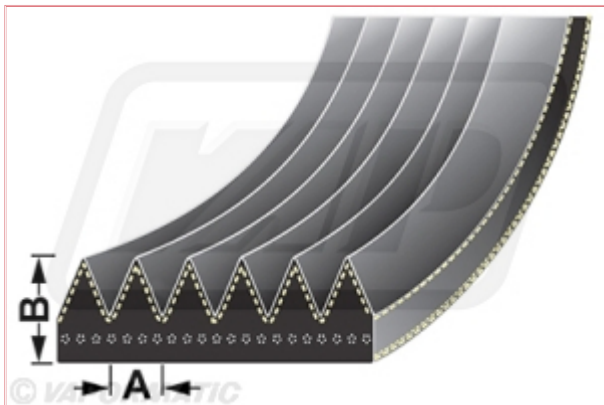

Carpenter Goodwin
31 Bridge St
Leominster
Herefordshire
HR6 8DU
01568 616266
www.carpentergoodwin.co.uk

VPE6410 Belt

Part No: VPE6410

Price: £29.19 (exc VAT) | £35.03 (inc VAT)

Specifications

VPE6410 Belt