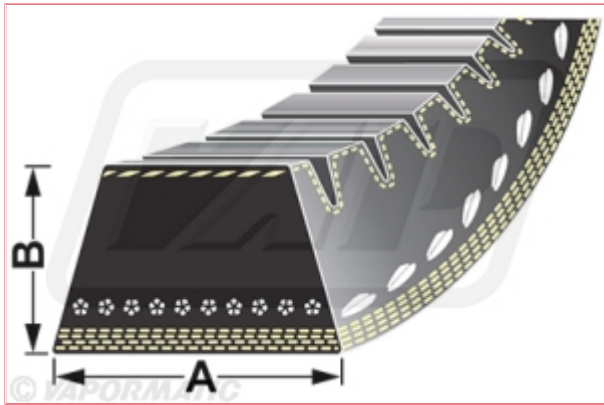

## VPE6427 Belt

**Part No:** VPE6427

**Price:** £9.24 (exc VAT) | £11.09 (inc VAT)

### Specifications

VPE6427 Belt

Length 1920mm

A 13mm

B 10mm