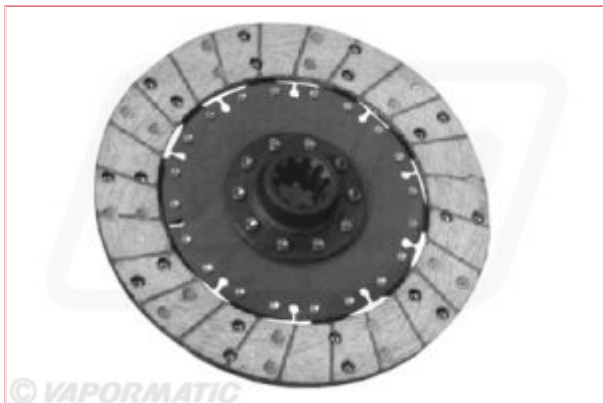

VPG2020 Clutch driven plate

Part No: VPG2020

Price: £29.62 (exc VAT) | £35.54 (inc VAT)

Specifications

VPG2020 Clutch driven plate

Manufacture type Vapormatic

Equivalent VPG3046

Material type Organic

Plate size 250 mm

Number of splines 10

Shaft size 1" 3/8

Basic version Rigid plate