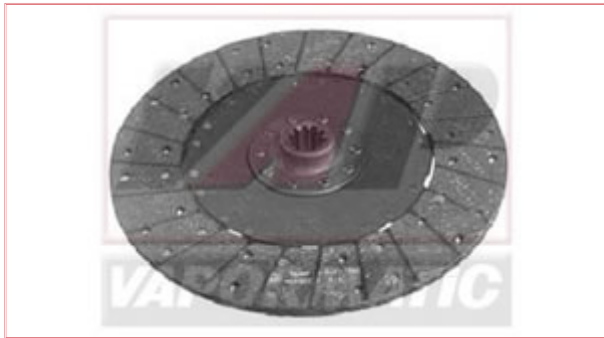

Carpenter Goodwin
31 Bridge St
Leominster
Herefordshire
HR6 8DU
01568 616266
www.carpentergoodwin.co.uk

Clutch Main drive plate

Part No: VPG2082

Price: £145.82 (exc VAT) | £174.98 (inc VAT)

Specifications