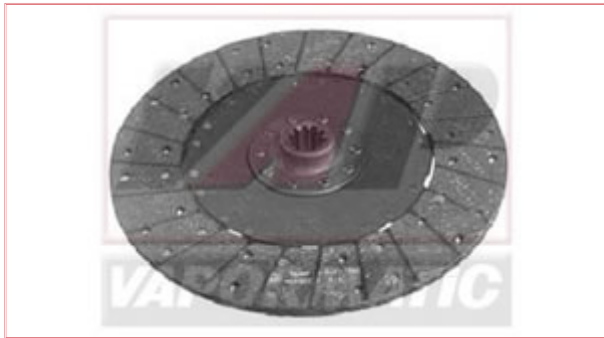

Clutch Main drive plate

Part No: VPG2082

Price: £145.82 (exc VAT) | £174.98 (inc VAT)

Specifications