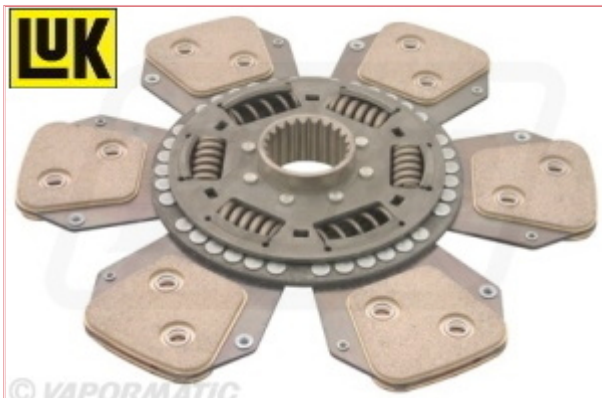

## VPG2193 Clutch Driven Plate 333005911

**Part No:** VPG2193

**Price:** £576.43 (exc VAT) | £691.72 (inc VAT)

### Specifications

VPG2193 Clutch Driven Plate 333005911

Material type Cerametallic

Plate size 327 mm

Number of splines 22

Shaft size 44 x 48mm

Basic version Torsion damper plate