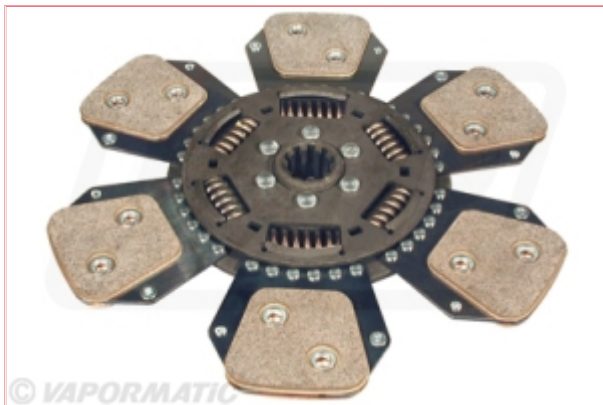

VPG2220 - Clutch driven plate

Part No: VPG2220

Price: £382.47 (exc VAT) | £458.96 (inc VAT)

Specifications

VPG2220 - Clutch driven plate

Material type: Cerametallic

Plate size: 327mm

Number of splines: 10

Shaft size: 1" 1/4

Basic version: Torsion damper plate