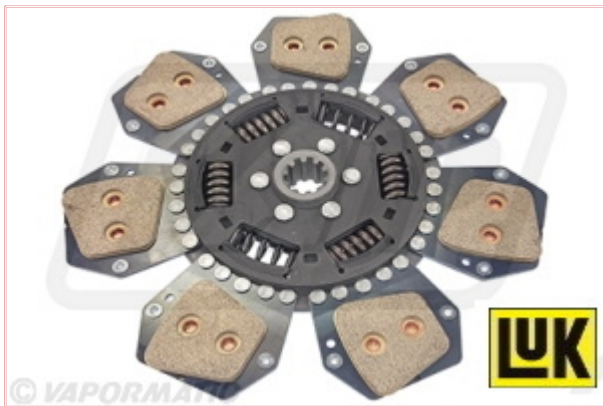

VPG2379 Clutch Plate 331023510

****DISCON****

Part No: VPG2379

Price: £342.15 (exc VAT) | £410.58 (inc VAT)

Specifications

VPG2379 Clutch Plate 331023510

Manufacture type LuK

Material type Cerametallic

Plate size 310 mm

Number of splines 10

Shaft size 1" 1/8

Basic version Torsion damper plate