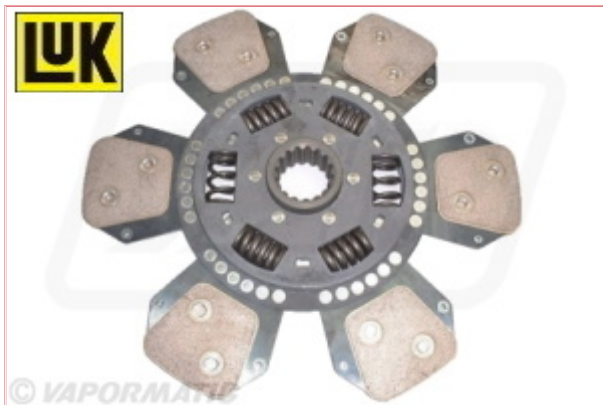

## VPG2425 - Main Drive Plate

**Part No:** VPG2425

**Price:** £333.78 (exc VAT) | £400.54 (inc VAT)

### Specifications

Vapormatic VPG2425 - Main Drive plate

Single 350 LuK 12x12 40K PowerShuttle transmission

Material type: Cerametallic

Plate size: 350mm

Number of splines: 16

Shaft size: 45mm

Basic version: Torsion damper plate

Spline ID: 40mm

Spline OD: 45mm