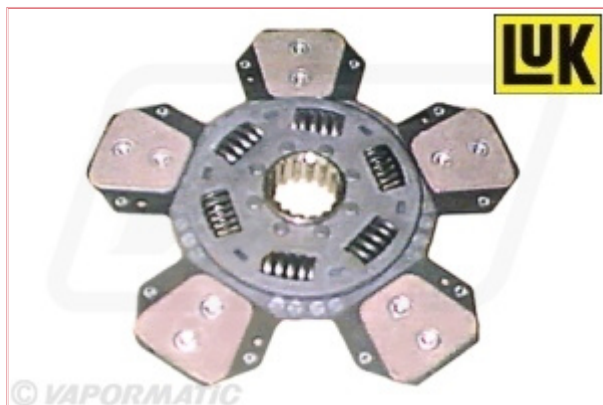

VPG2669 Clutch Plate 328017011

Part No: VPG2669

Price: £321.42 (exc VAT) | £385.70 (inc VAT)

Specifications

VPG2669 Clutch Plate 328017011

Manufacture type LuK

Material type Cerametallic

Plate size 280 mm

Number of splines 16

Basic version Torsion damper plate

Spline ID 40.0 mm

Spline OD 45.0 mm