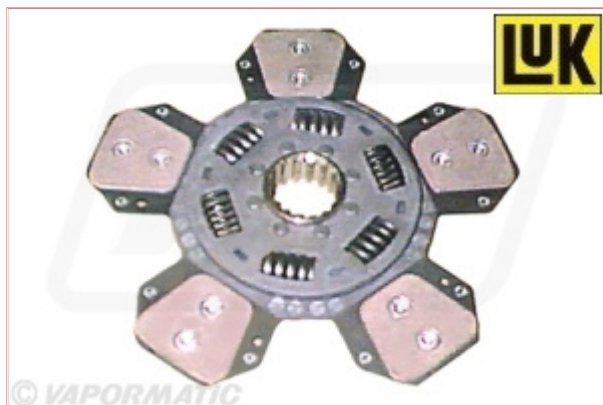

## VPG2669 Clutch Plate 328017011

**Part No:** VPG2669

**Price:** £297.36 (exc VAT) | £356.83 (inc VAT)

### Specifications

VPG2669 Clutch Plate 328017011

Manufacture type LuK

Material type Cerametallic

Plate size 280 mm

Number of splines 16

Basic version Torsion damper plate

Spline ID 40.0 mm

Spline OD 45.0 mm